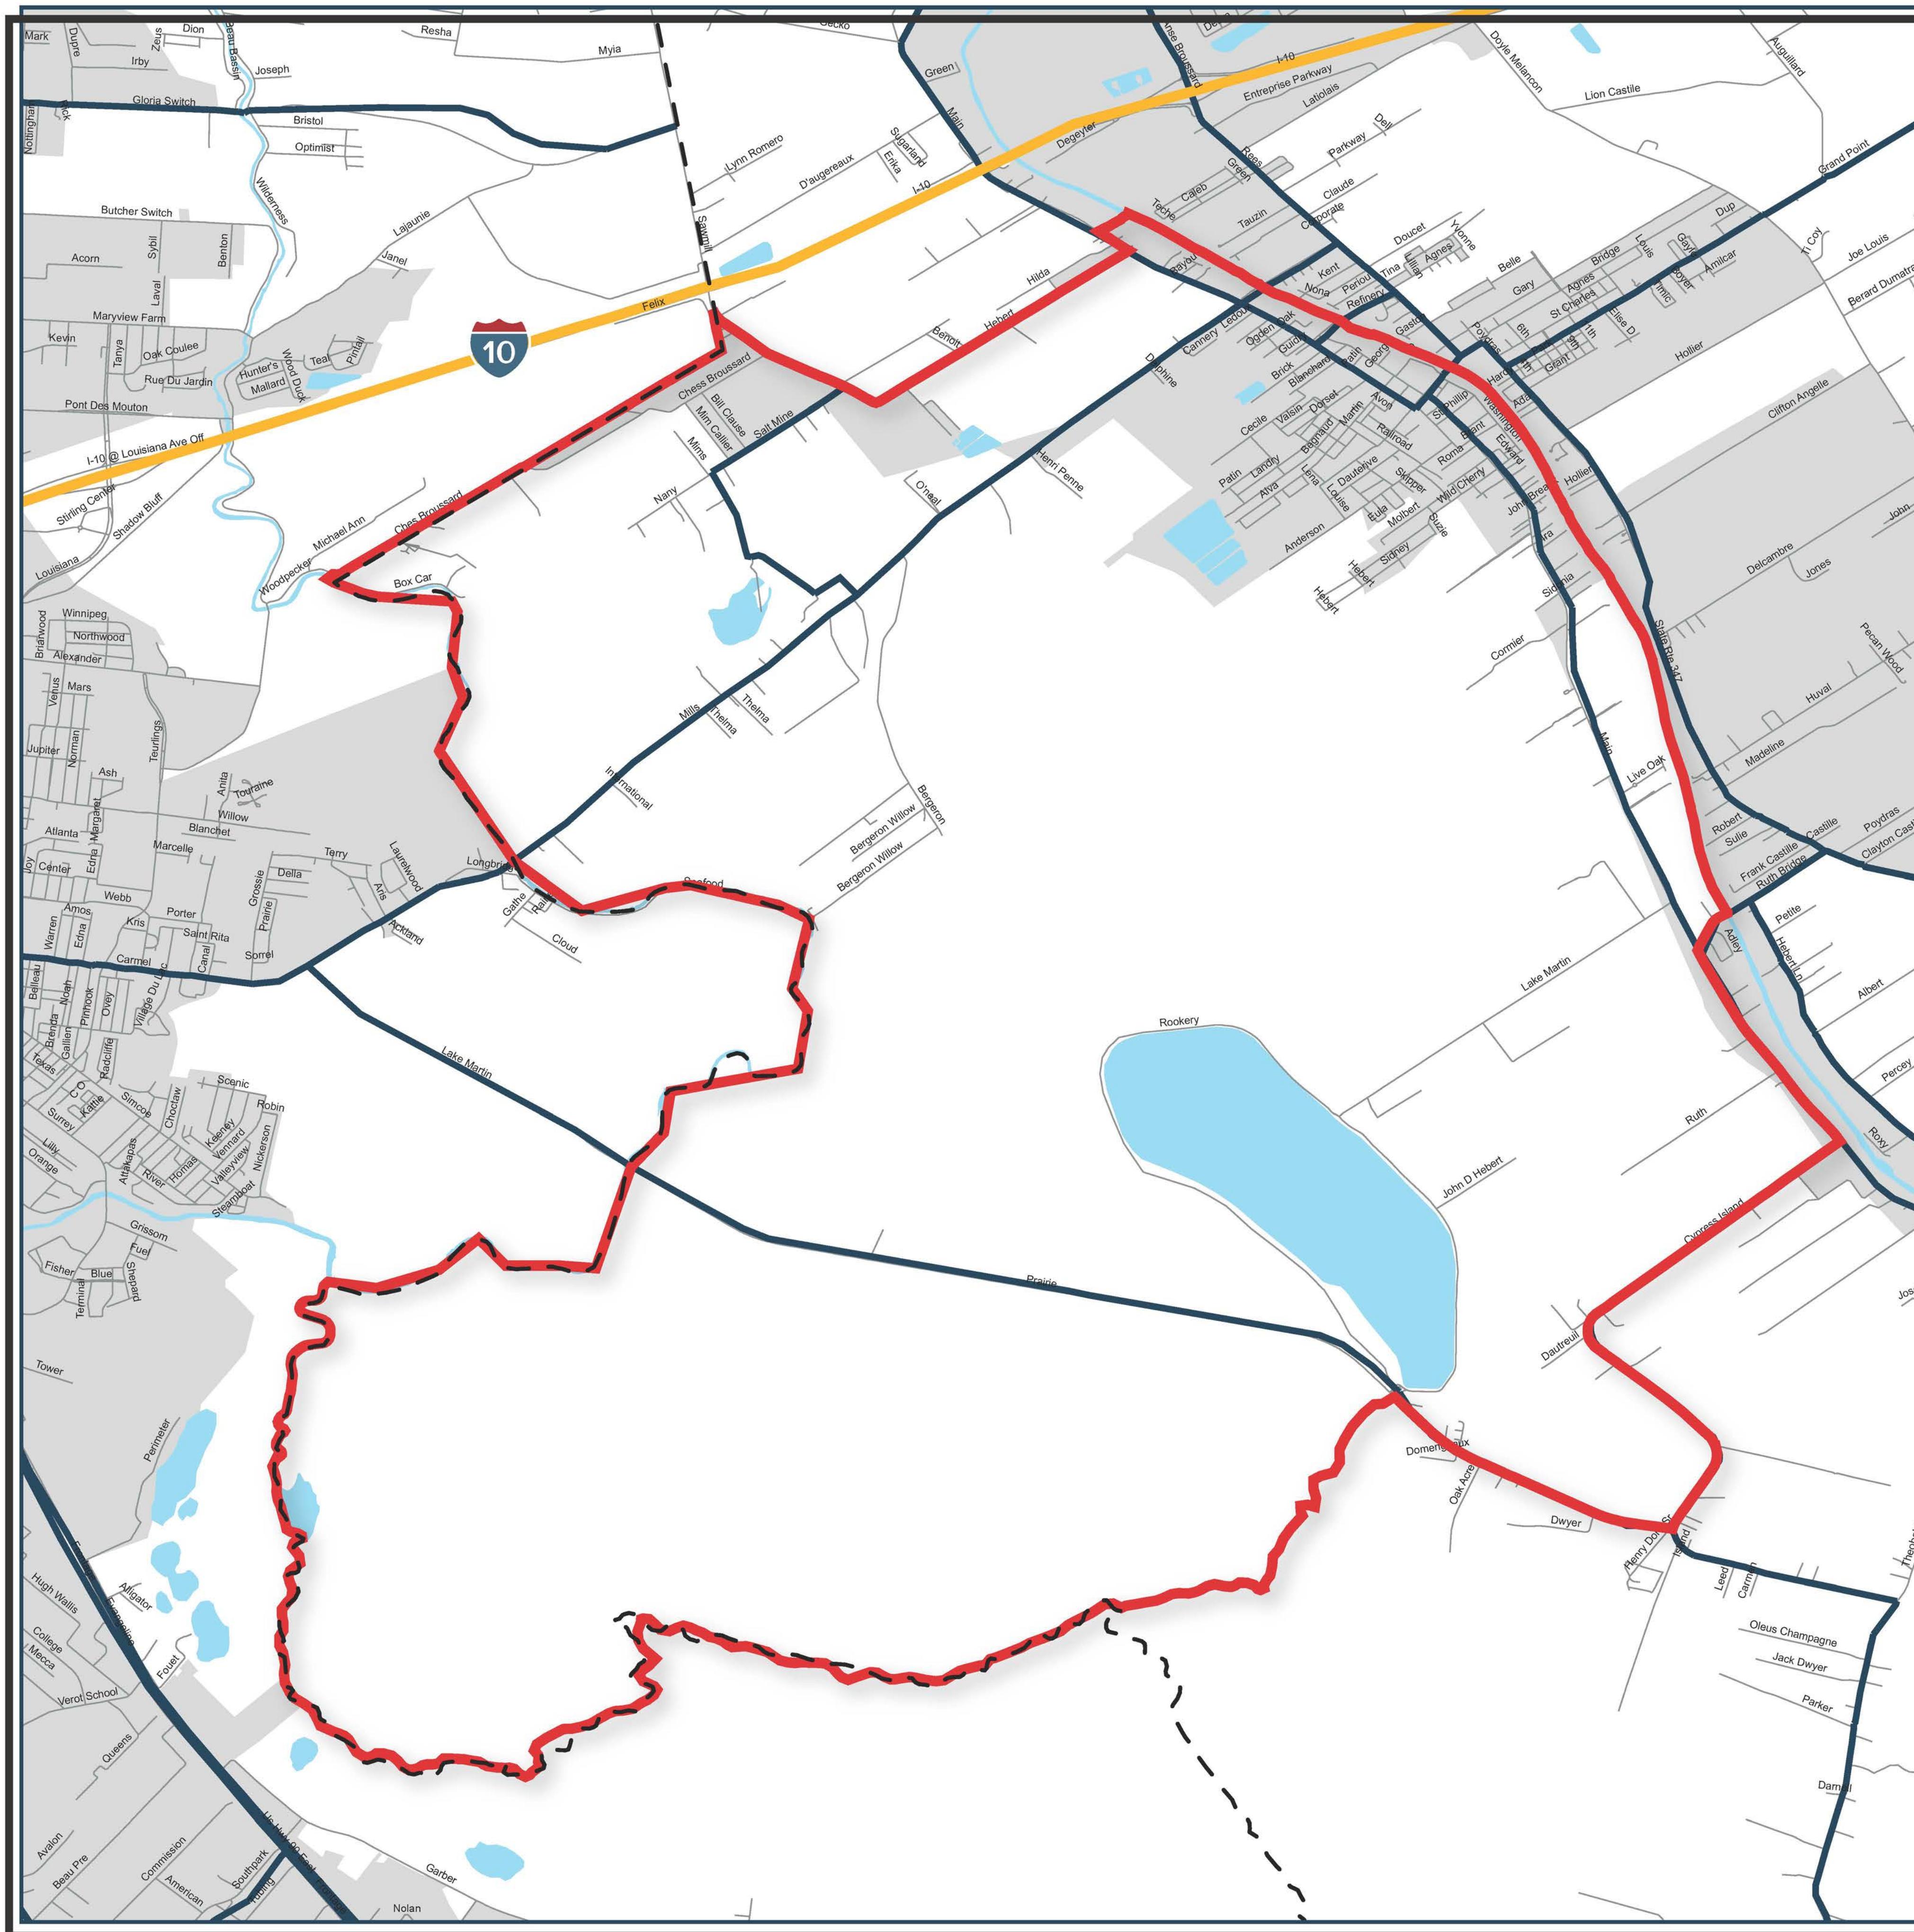

St. Martin Parish

St. Martin Parish is part of the Lafayette MSA and sits at the corridor of both I-10 and U.S. Highway 90. St. Martin Parish's Opportunity Zone is in the City of Breaux Bridge and the surrounding rural area. Breaux Bridge, known as the Crawfish Capital of the World, is located on I-10 between Lafayette and Baton Rouge

OPPORTUNITY ZONE IN BREAX BRIDGE

CENSUS TRACT	MUNICIPALITY	TYOLOGY
205.01	BREAX BRIDGE	URBAN RESIDENTIAL

53,609
POPULATION

*Source: U.S. Census Bureau, 2013-2017
American Community Survey, 5-year estimates