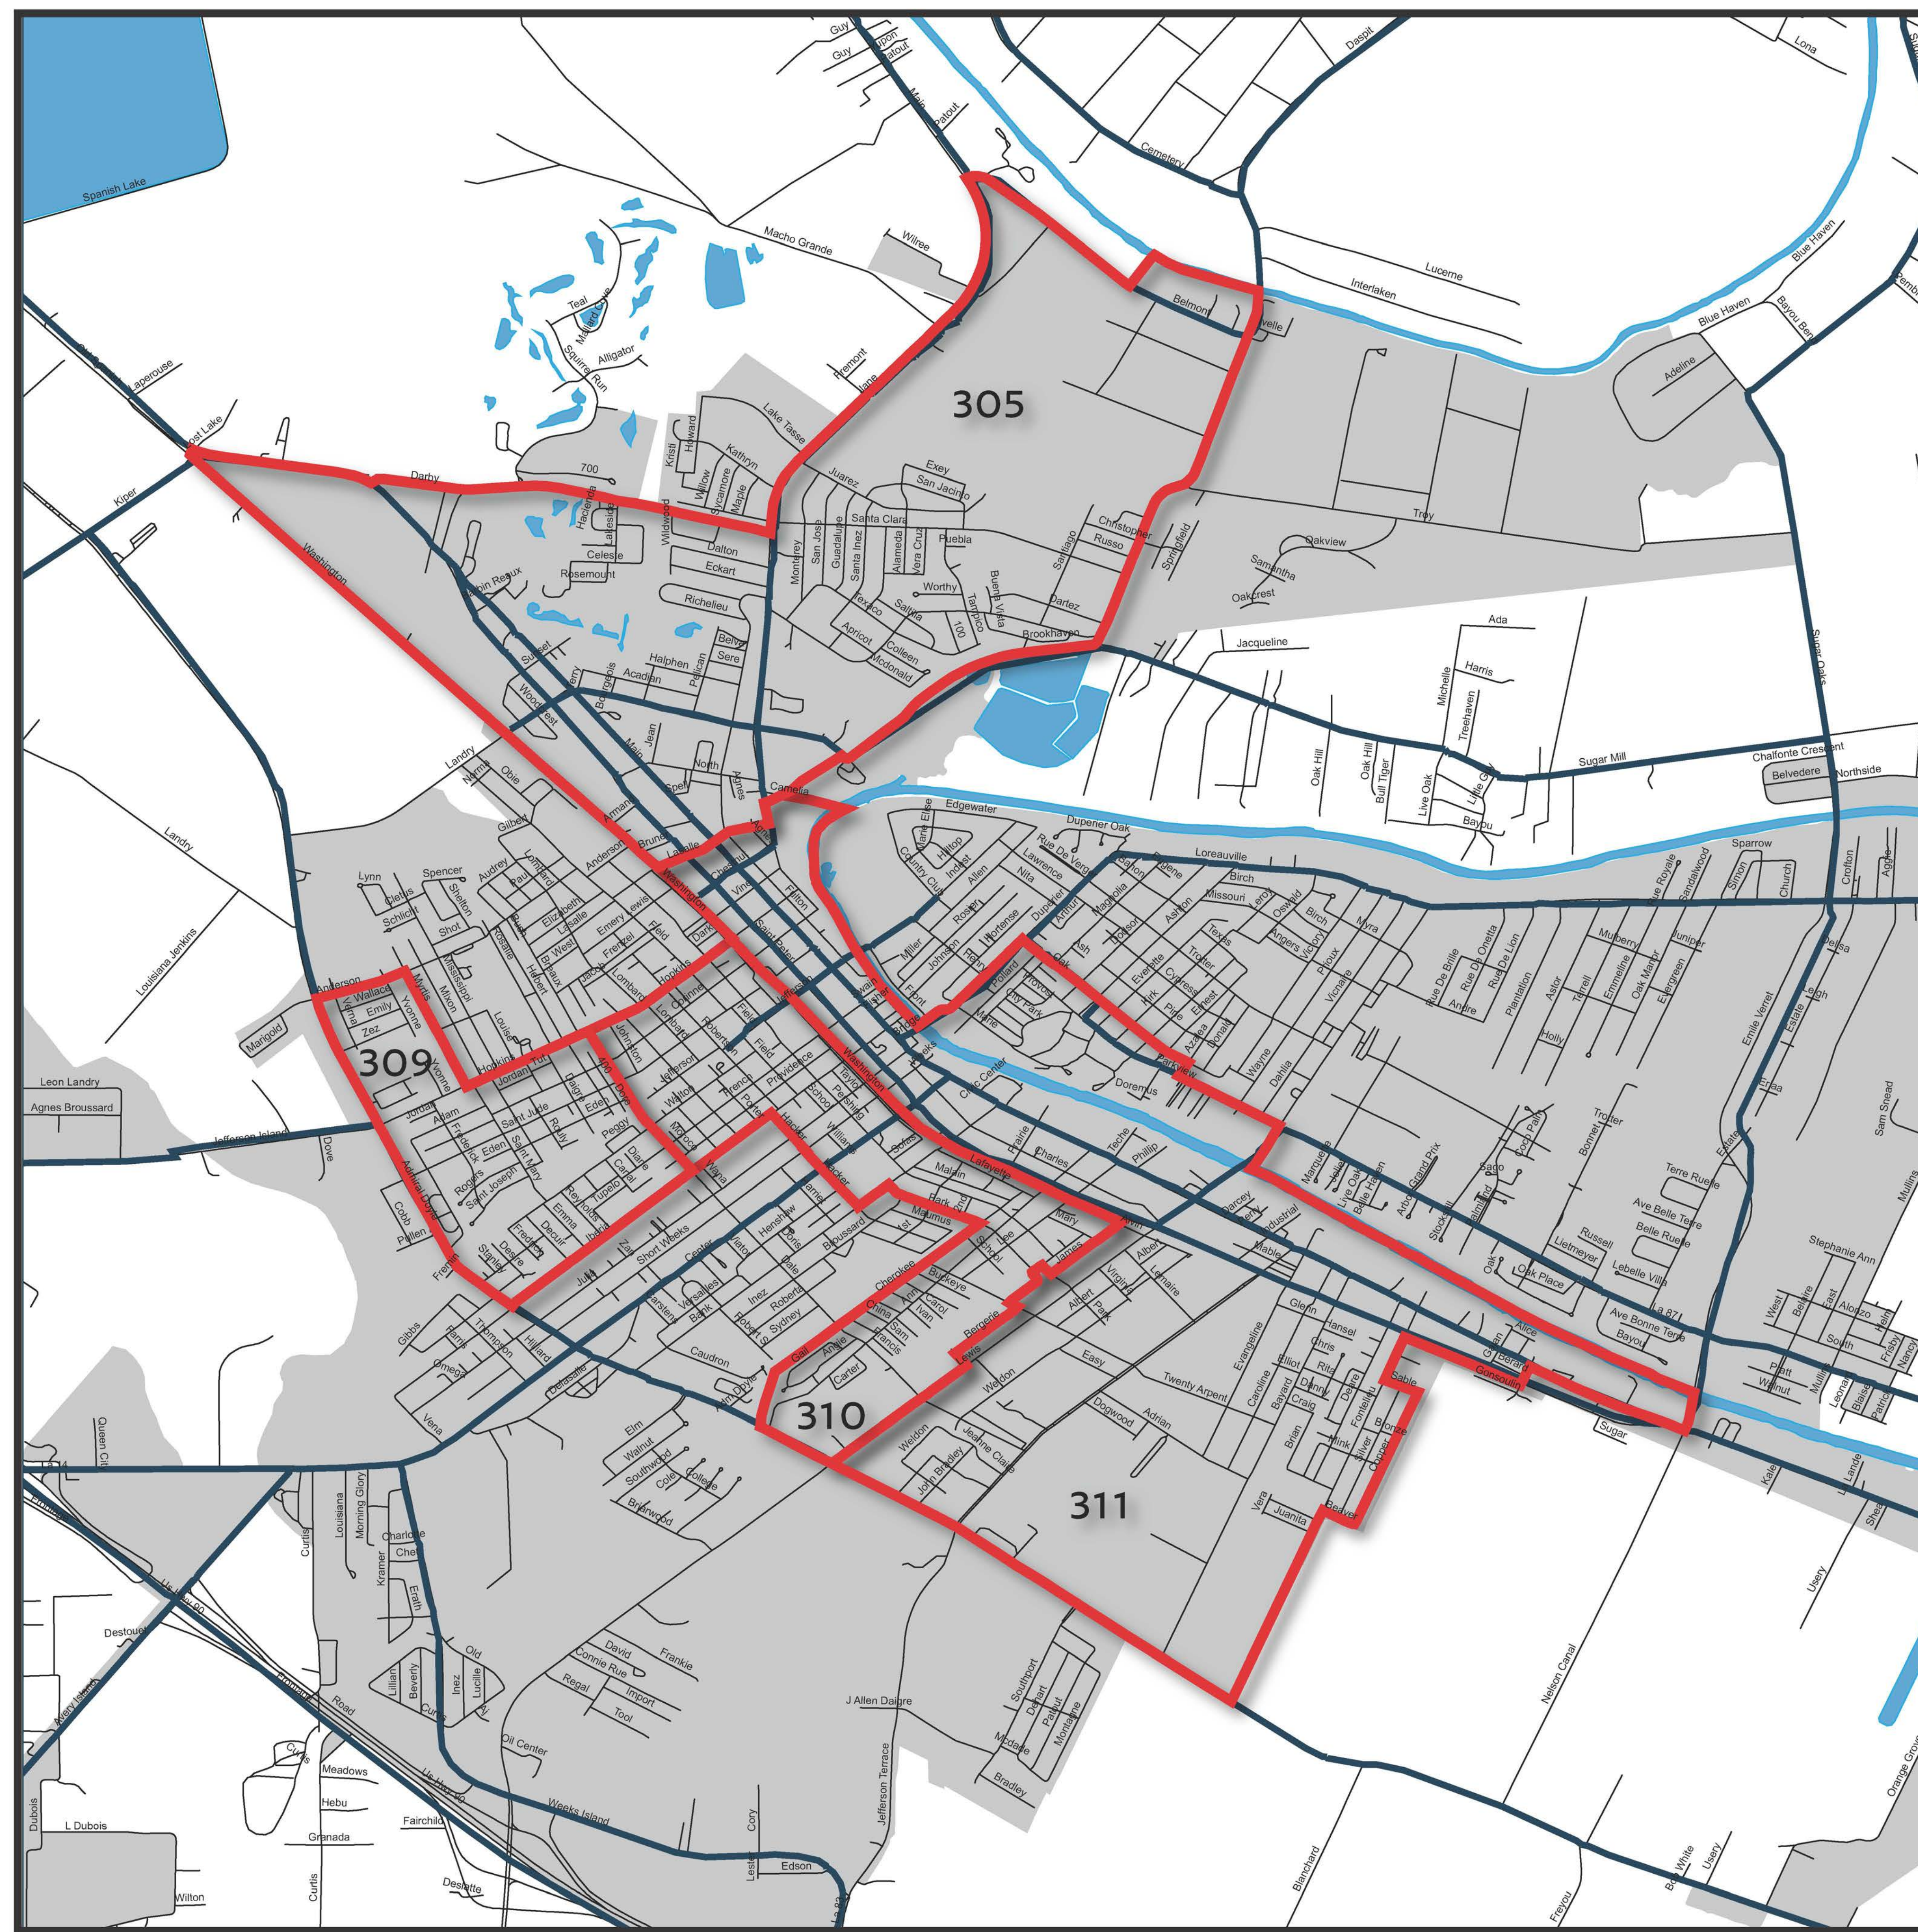

Iberia Parish

Louisiana and its progressive communities are the place for exciting opportunities. Iberia Parish offers a hardworking labor force, cutting edge medical, and industrial technology along with worldwide leaders in the exploration of oil and natural gas. The Opportunity Zones in Iberia Parish are located within New Iberia, the seat of Parish Government, and are a short distance from the Port of Iberia and the Acadiana Regional Airport

OPPORTUNITY ZONES IN NEW IBERIA

CENSUS TRACT	MUNICIPALITY	TYOLOGY
305	NEW IBERIA	URBAN MIXED
309	NEW IBERIA	URBAN RESIDENTIAL
310	NEW IBERIA	URBAN MIXED
311	NEW IBERIA	URBAN MIXED

73,346
POPULATION

*Source: U.S. Census Bureau, 2013-2017 American Community Survey, 5-year estimates

LEGEND

- █ OPPORTUNITY ZONES
- URBAN AREA
- INTERSTATES
- MAJOR ROADS
- PARISH LINE

OTHER AVAILABLE RESOURCES

OPPORTUNITY ZONE	305	309	310	311
DOWNTOWN DEVELOPMENT DISTRICT			✓	✓
DESIGNATED MAIN STREET			✓	✓
STATE CULTURAL DISTRICT			✓	✓
NATIONAL HISTORIC DISTRICT			✓	✓
ECONOMIC DEVELOPMENT DISTRICT (TIF)				✓
CERTIFIED SITE(S)				
LOUISIANA ENTERPRISE ZONE	✓	✓	✓	✓
BROWNFIELD RESOURCES	✓	✓	✓	✓

✓ PRESENT ✓ PLANNED *INCLUDES ASSESSMENT

IBERIA PARISH